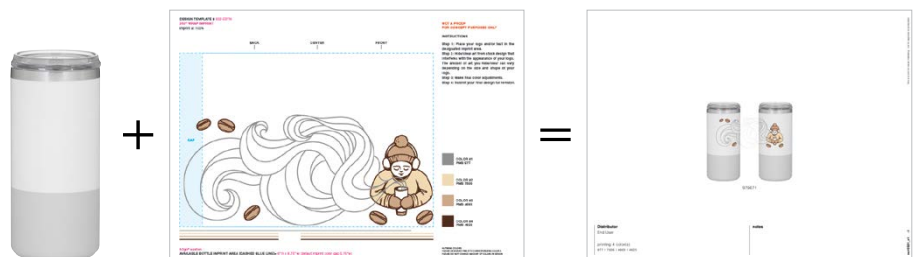

FOR ALL COFFEE LOVERS

NEW STOCK DESIGNS + NAME PLATES

FEATURED ITEMS

CECE #90571

14 colors available · stock design #np-501

GALA #979671

8 colors available · stock design #502

FROST #88871

9 colors available · stock design #503

STOCK DESIGNS + VIRTUALS

pick your item and stock design and we'll send you a virtual with your logo!

contact us for more information and additional options