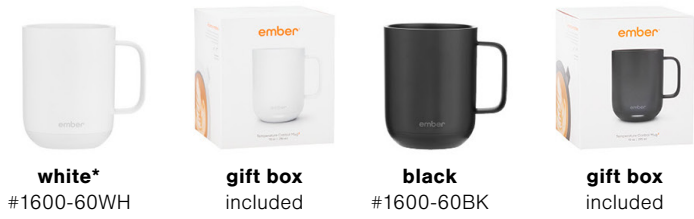

FELLOW

**fellow carter 3-1 sip system 16 oz**

**matte black**  
#77101

**strada stainless 24 oz · 2 colors**

**white**  
#78471

**nightshade**  
#78444

**classic v2** 28 oz · 2 colors

**cobalt**  
#78312

**nightshade**  
#78384

ember®

**ember mug<sup>2</sup> 10 oz · 2 colors**

**white\***  
#1600-60WH

**gift box**  
included

**black**  
#1600-60BK

**gift box**  
included

This is a tool for visual marketing, not for approval of production. All other trademarks and copyrights are the property of their respective owners.